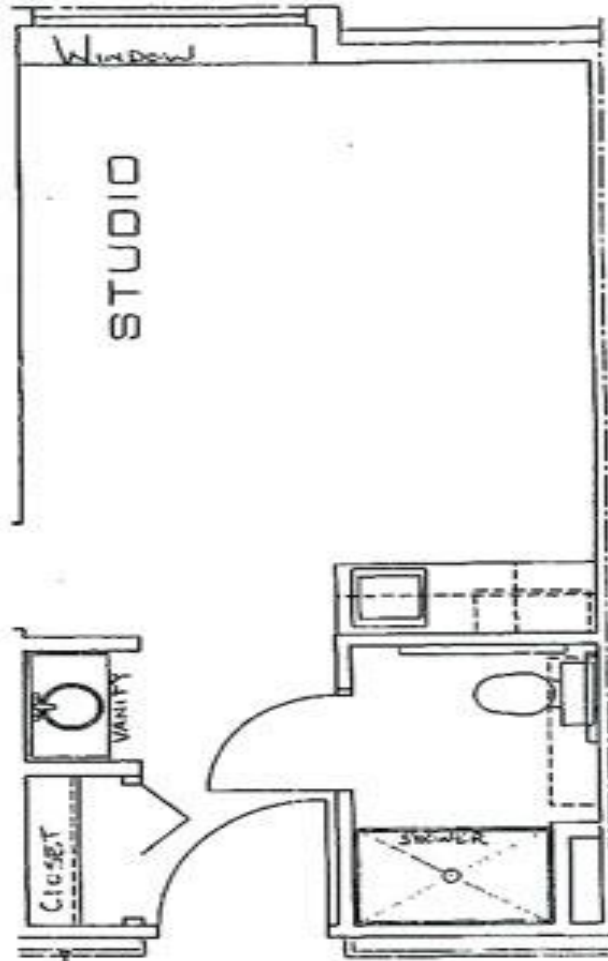

Studio Apartment

Living Room: 12'x17 Bath: 5'x8'

228 W. Main Street · Sun Prairie, WI 53590
608-837-5959 or 608-251-1171
www.sunprairiehc.com

All renderings, floor plans and maps are artist's conception, and are not intended to be an actual depiction of the building. Models vary slightly.